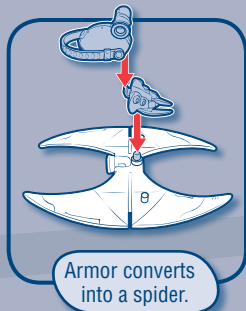

The SPECTACULAR
SPIDER-MAN
ANIMATED SERIES

WARNING:

CHOKING HAZARD—Small parts.
Not for children under 3 years.

AGES 4+

92503/69626 Asst.

GREEN GOBLIN®

Not suitable for children
under 3 years because of
small parts — choking hazard.